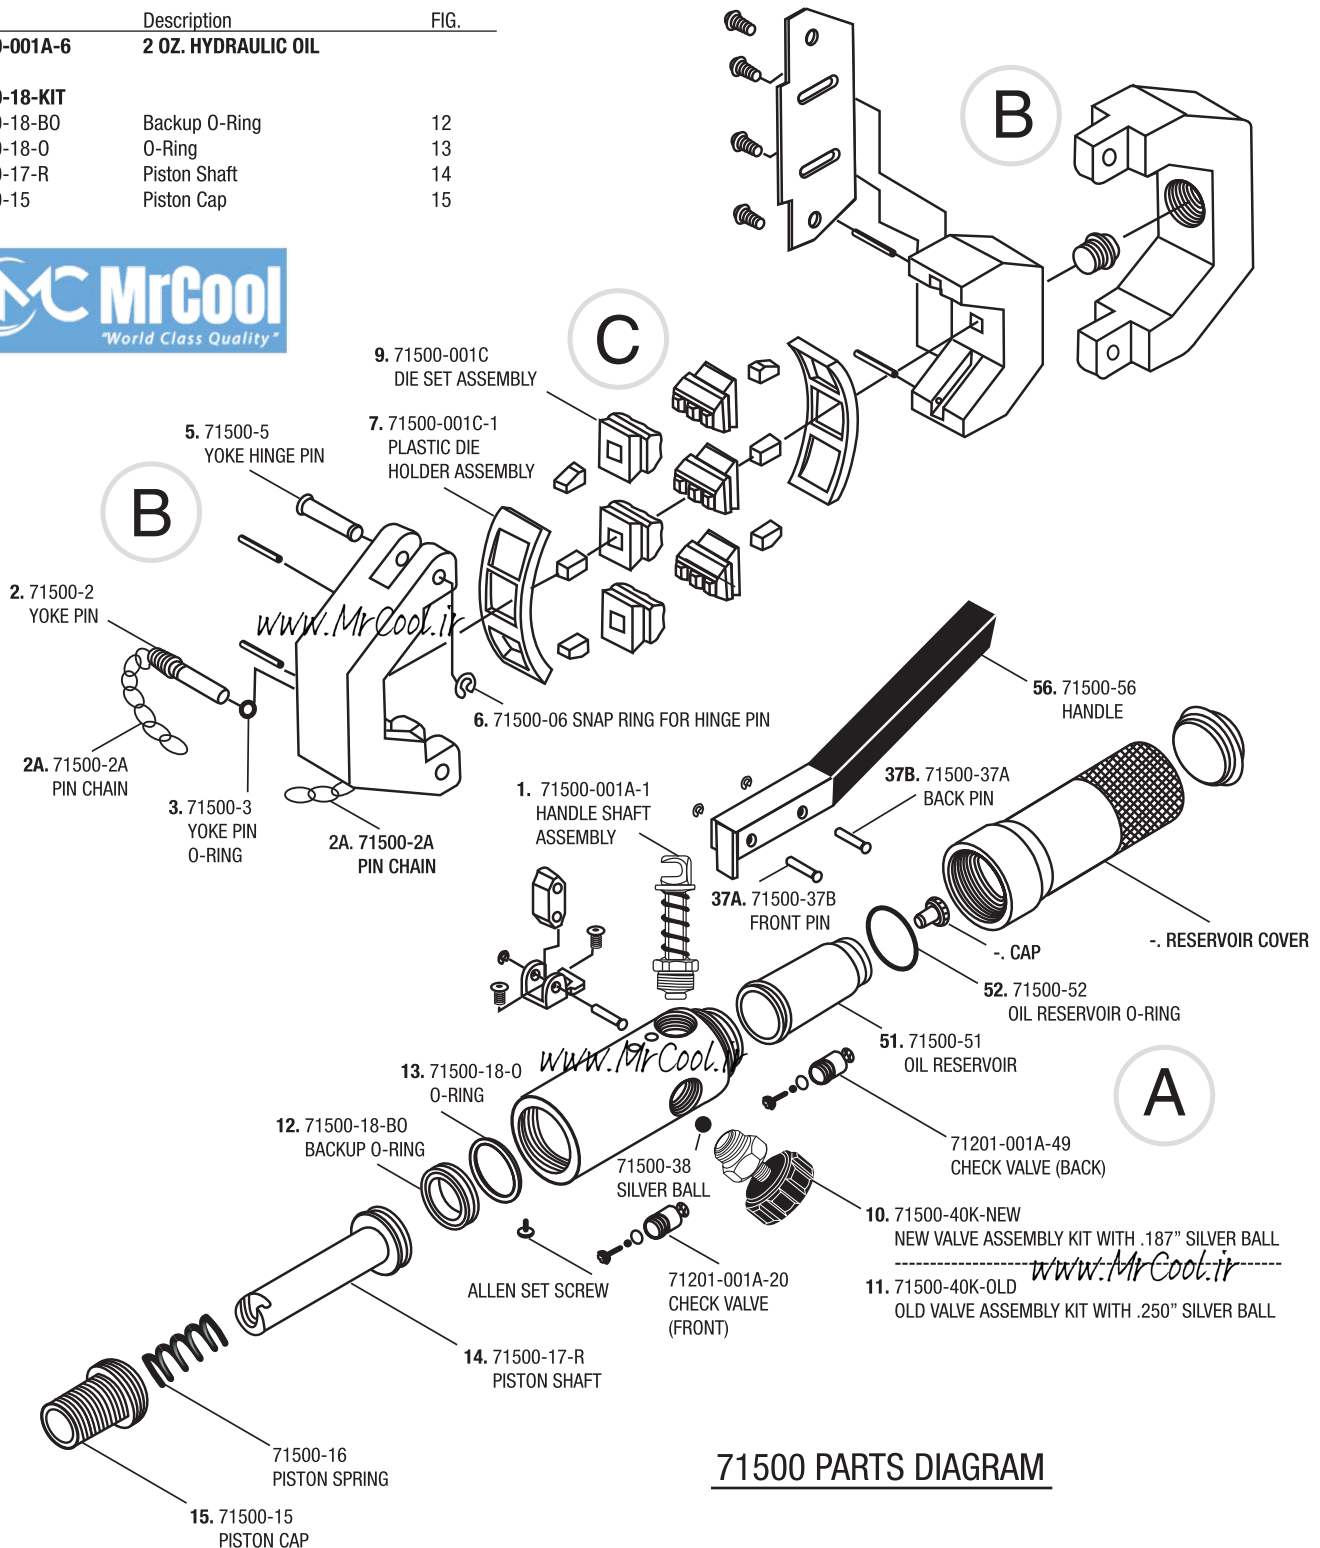

Part #	Description	FIG.
71500-001A-6	2 OZ. HYDRAULIC OIL	
71500-18-KIT		
71500-18-BO	Backup O-Ring	12
71500-18-O	O-Ring	13
71500-17-R	Piston Shaft	14
71500-15	Piston Cap	15

71500 PARTS DIAGRAM